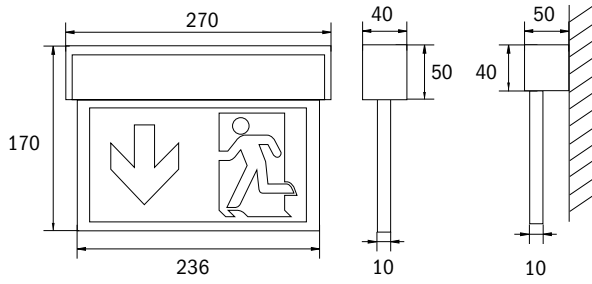

Innovative aluminum multifunctional edge LED luminaire for universal mounting (wall/ceiling/pendant). Applicability; maintained or non-maintained operation mode. Improved reliability through easy to install universal use of pictograms. Pictogram set (left, right, straight signs) included. Signs according EN 60598-1, EN 60598-2-22 and EN 1838 norms.

Aluminiumprofil
22m Erkennungsweite
komplettes Piktogrammset (ISO 7010)
IP40
LED Leuchtmittel
Universalmontage
-5° bis +40°C

Aluminium profiled housing
22m viewing distance
complete set of pictographs (ISO 7010)
IP40
LED illuminant
Universal mounting
-5° bis +40°C

Maße AS
Dimensions AS

Bohrabstände AS
Drilling distances AS

Zubehör / Accessories

*) Rettungszeichenleuchten sollten für eine eindeutige Erkennbarkeit nicht höher als 20° über der horizontalen Blickrichtung montiert sein.
For a clear identification exit signs should be mounted not higher than 20° above the horizontal line of sight.